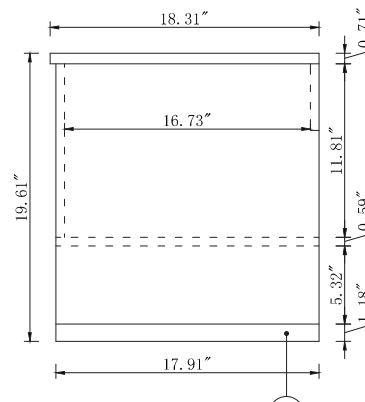

Top view

Back view

Front view

Side view

Drawer Interior Size

DWG. NO.:

MODEL NO.:

VF43548MTK

ALTERATIONS

- 1
- 2
- 3
- 4

FOR PROPOSAL ONLY ALL DIMENSIONS TO BE VERIFIED

SCALE:

DWG. BY:

CHECKED BY:

DATE:

PROJECT: