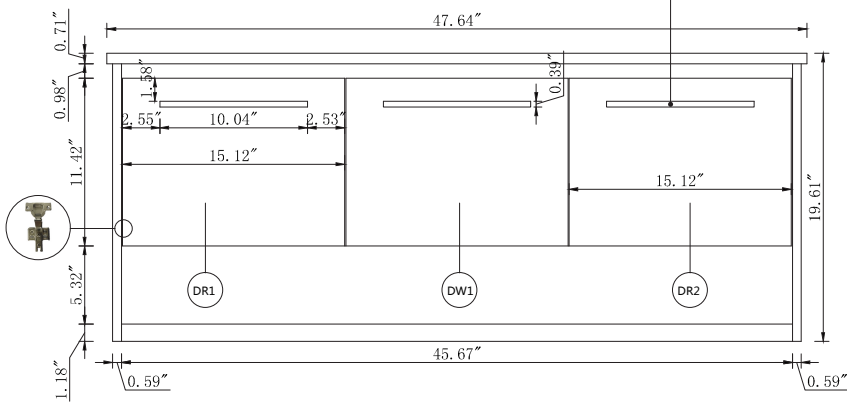

Top view

Back view

Front view

Side view

Drawer Interior Size

DWG. NO.:

MODEL NO.:

VF43548MTK

ALTERATIONS

- 1
- 2
- 3
- 4

FOR PROPOSAL ONLY ALL DIMENSIONS TO BE VERIFIED

SCALE:

DWG. BY:

CHECKED BY:

DATE:

PROJECT: