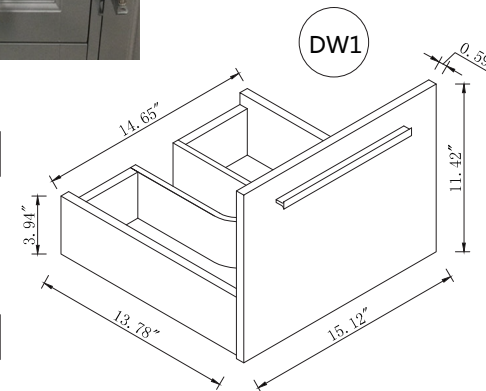

Top view

Back view

Front view

Side view

Drawer Interior Size

DWG. NO.:

MODEL NO.:

VF43548MTK

ALTERATIONS

- 1
- 2
- 3
- 4

FOR PROPOSAL ONLY ALL DIMENSIONS TO BE VERIFIED

SCALE:

DWG. BY:

CHECKED BY:

DATE:

PROJECT: