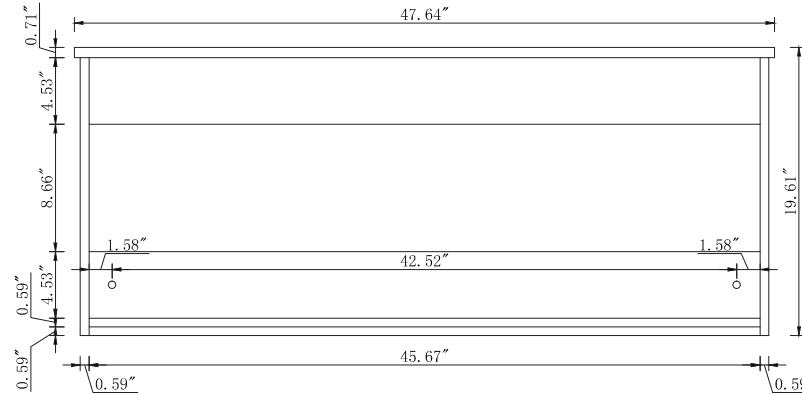

Top view

Back view

Front view

Side view

Drawer Interior Size

DWG. NO.:

MODEL NO.:

VF43548MTK

ALTERATIONS

- 1
- 2
- 3
- 4

FOR PROPOSAL ONLY ALL DIMENSIONS TO BE VERIFIED

SCALE:

DWG. BY:

CHECKED BY:

DATE:

PROJECT: